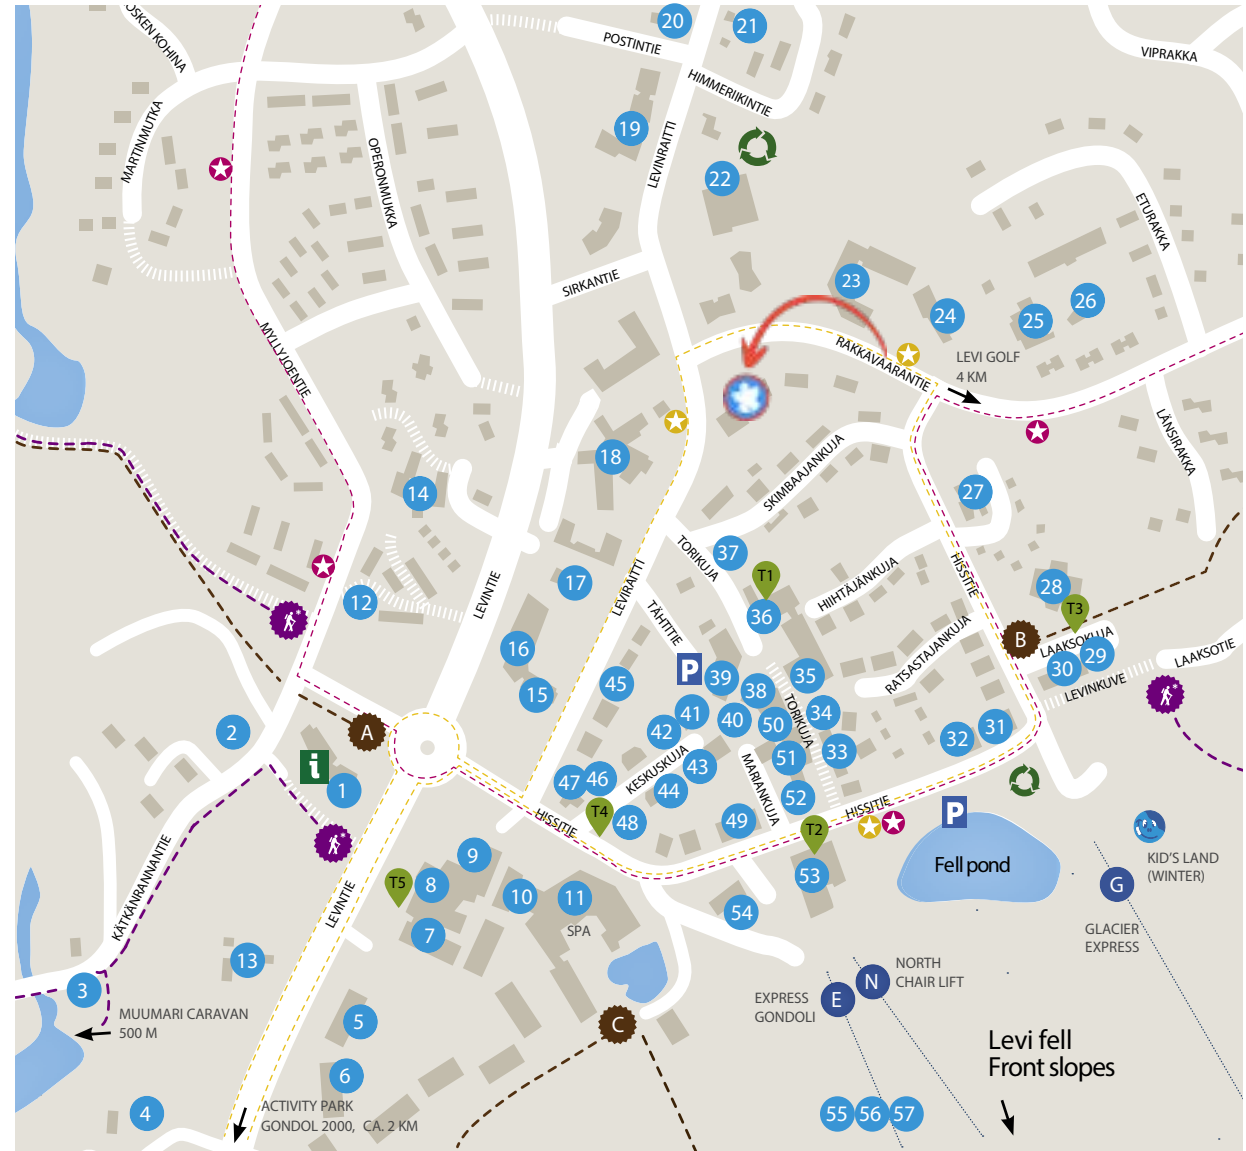

# Levi Village Centre map

1. Levi Tourist Information, Mökkitiimi, Rela-Hierojat, Wild Nordic Sales Office
2. Hotel K5 Levi, Bistro K5, Restaurant Saamen Kammi
3. Immelmökit Reception
4. Kouta Kuva
5. Levi Hotel Spa Conference Oasis
6. Pihlajalinna Private Clinic, dentist, physiotherapy and massage services
7. Design Hotel Levi, Lumi Shop
8. Levi Hotel Spa, Ahku Restaurant, Classic Pizza, ATM/cash dispenser
9. Kekäle Bar & Grill, Joiku Bar & Karaoke
10. Day Spa Studio Feel It, Securitas
11. Spa, Ailu Family Fun playing area, Levi Wellness Club gym, Burger King
12. Kinos Safaris & Kinos Motors
13. Snowmobile Park Levi
14. Levilehto Apartments, caravan area
15. Pharmacy
16. K-Supermarket Levi Market
17. Perhesafarit
18. Lapland Hotel Sirkantähti, Restaurant Sirkantähti
19. Lomamökkien Huoltopalvelut, Levin Mökkivuokraus, Lapin Arvokiinteistöt
20. Tokka Safaris
21. Santa's Shop & luggage storage, Lapland Safaris, Teboil gas station
22. S-Market, Alko (liquor store), ABC gas station, ATM/cash dispenser
23. Hotel Hullu Poro, Reindeer Lounge & Bar, meeting & congress facilities, Relax Center, gym, Restaurant Taivas
24. Restaurant Ämmilä
25. Restaurant Wanha Hullu Poro
26. Restaurant Kammi
27. Restaurant Pihvipiirtti

## Levi Centre

- Recycling point: glass, metal, paper and household waste
- Pedestrian and bicycle route
- Ski Bus route (winter)
- Ski Bus stop (winter)
- Taxi stand
- Outdoor trail departure spots (WALKING ON THE SKI TRAILS IS NOT ALLOWED!)  
 A: KÄTKÄ AND PYHÄ FELL ROUTES 4,8 KM  
 B: PIKKUPORO ISOPORO 9 KM  
 VALORAKKA 6,6 KM  
 AND THE LEVI FELL ROUTES  
 C: LEVI FELL ROUTES
- Winter walking departure spot (WINTER)

## TAXI STANDS

- T1 Torikuja
- T2 Zero Point
- T3 Hullu Poro Areena
- T4 Keskuskuja 2
- T5 Design Hotel Levi